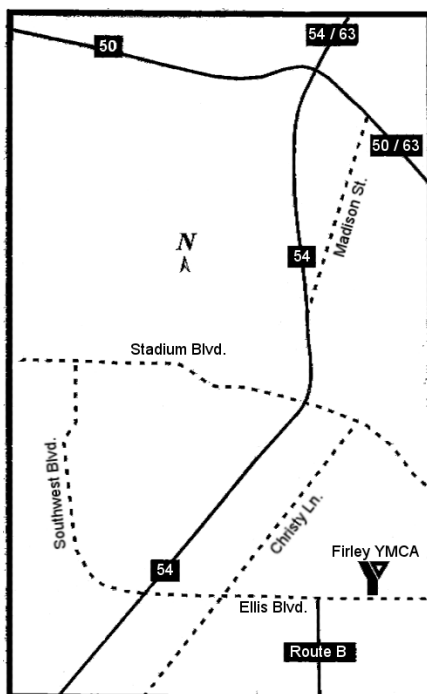

We'll be flying after they close and they've asked us to take the planes in and out through the back door beside the swimming pool. As you face the front of the building, drive around the left side. You can park at the small lot at the back left corner of the building and along the left side. If you're not sure where to go, come in through the front doors (before the listed setup time begins, without your plane) and come down to the tennis courts and we'll show you. If you arrive late and can't find your way in, a cell phone number will be posted on doors of the facility during the event.

Saturday, April 16th

Setup: 5:00 - 5:30pm
Flying: 5:30pm - 7:30pm

Saturday, May 14th

Setup: 5:00 - 5:30pm
Flying: 5:30pm - 7:30pm

Location: Jefferson City Firley YMCA (525 Ellis Blvd)

From the South:

1. Take Hwy 54 East to Ellis/Southwest exit.
2. Turn right on Ellis Blvd.
3. Proceed to Firley YMCA, located on the left.

From the North:

1. Take Hwy. 54 West/63 South across the bridge to the Ellis/Southwest exit.
2. Turn Left on Ellis Blvd.
3. Proceed to Firley YMCA, located on the left

From the East:

1. Take Hwy. 50 West/63 North and turn left on Madison St.
2. Merge onto Hwy. 54 West and go to the Ellis/Southwest exit.
3. Turn left on Ellis Blvd.
4. Proceed to Firley YMCA, located on the left.